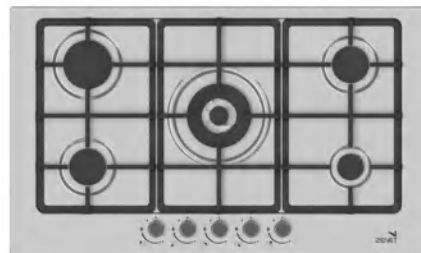

ZENET 60X60 Electric Cooker

- Oven Fan Available
- 4 Electric Hob
- Double Glass Over Door

ZENET 60X60 Gas Cooker

- Full Safety
- Oven Fan Available
- 4 Burners
- Stainless Steel Finishing

ZENET 90CM Built-in Gas Hob