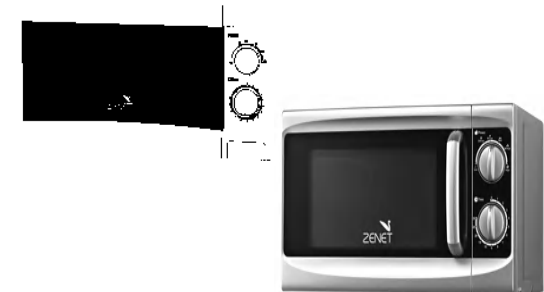

ZENET Blender with Chopper

- 2 Speed with Pulse
- Full Cooper motor
- 1.5L Glass Jar
- Plastic Meat Chopper
- Detachable Stainless Steel Blades

ZENET Juice Extractor

- 800W motor with ball bearing.
- Stainless steel housing.
- 2 speed pulse switch control

ZENET Citrus Juicer

- Stainless steel housing, supporting handle and filter sieve.
- Removable stainless steel drip tray.
- 2 changeable press cones.

ZENET Microwave Oven

- Heat/Defrost/Grill/ Combination Cooking
- Mechanical Knobs
- 6 Power Levels
- Built-in Exhaust System
- Available in 20L, 30L