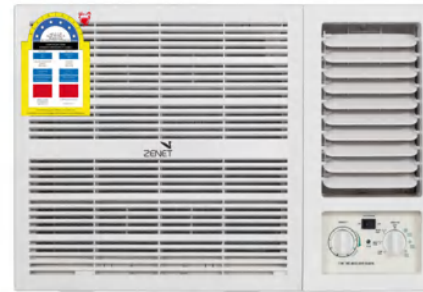

ZENET Window A/C

- T3 Compressor
- Rotary type compressors (6 Star Rating)
- Available in 1.5 ton and 2.0 ton